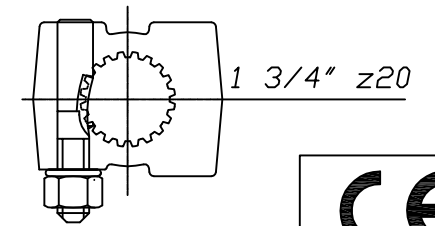

WARNING!

SECTIONS OF THE ASSEMBLY MARKED  ARE NOT SHIELDED AND MUST BE SHIELDED BY AN INTERACTIVE GUARDING SYSTEM BINACCHI Srl DECLINES RESPONSIBILITY IF PROPER GUARD ARE NOT PROVIDED OR MAINTAINED.

TIPO-TYPE
 TYP

POTENZA : 95 Cv (540 g/min) NOTE :
 COPPIA : 1240 Nm (540 g/min)

CODICE C.E.D.
 B8N071CES66163